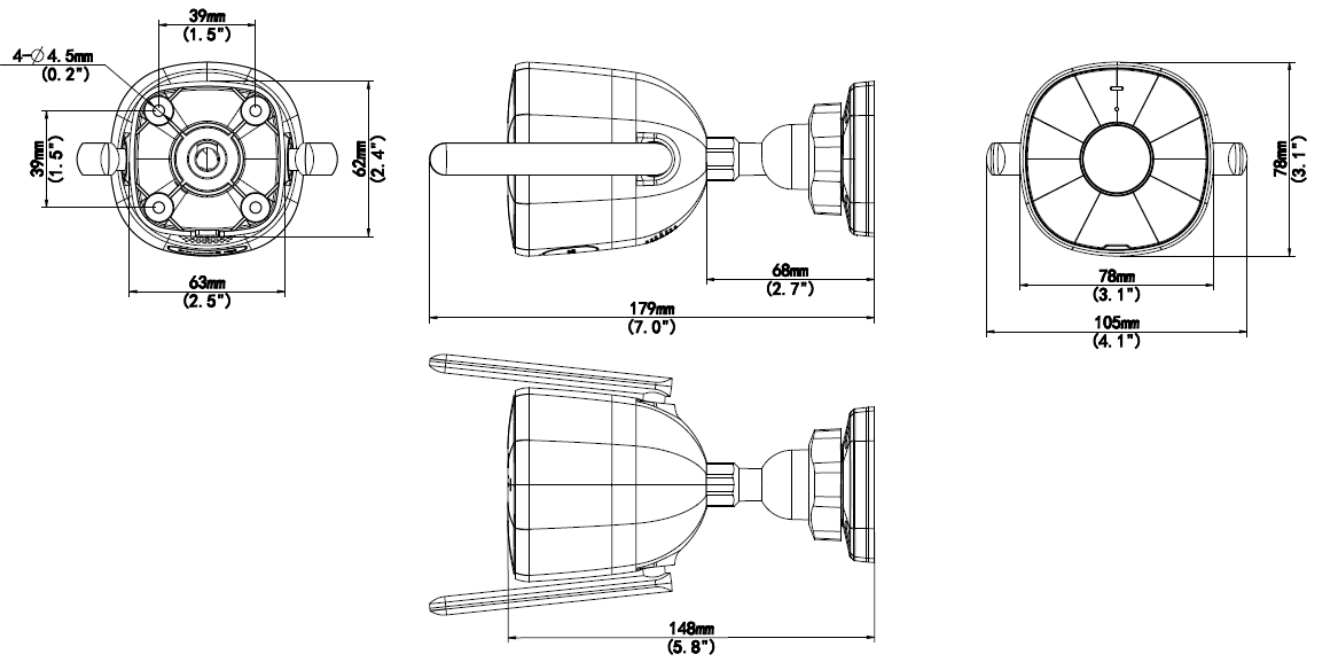

Weight	0.31 kg (0.68 lb)
Material	Metal + Plastic
Working Environment	-30°C~60°C(-22°F ~ 140°F), Humidity: ≤95% RH (non-condensing)
Storage Environment	-30°C~60°C(-22°F ~ 140°F), Humidity: ≤95% RH (non-condensing)
Surge Protection	4KV
Reset Button	Support
LED indicator	1, red/blue

Dimensions

Accessories

TR-UP06-B-IN

Pole Mount

TR-JB05-A-IN

Junction Box

TR-UP06-C-IN

Pole Mount

TR-A01-IN

Waterproof Joint

*Product specifications and availability are subject to change without notice.